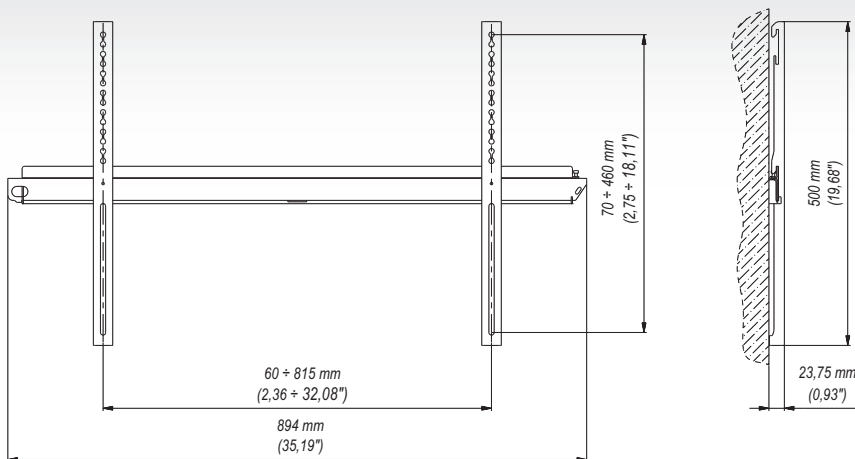

XSM1 ■ Fixed Wall Mount 37"-65"

Features

- 1 **MINIMUM WALL DISTANCE**
only 23,75 mm
- 2 **UNIVERSAL**
wide range of the VESA Mount
- 3 **PADLOCK**
theft-protected

Trade Information

Index	Colour	Package	EAN
XSM1c-B	■	■	5908252963027
XSM1s-B	■	■	5908252963034

Package Dimensions [mm] (H x W x D)	920x75x40
Weight [Kg]	2.35

Technical Data

75x75 mm
100x100 mm
200x100 mm
200x200 mm
300x300 mm
400x200 mm
400x400 mm
600x400 mm
800x200 mm
800x400 mm

37"-65"

23,75 mm

min. 60x70 mm
max. 815x460 mm

80 Kg